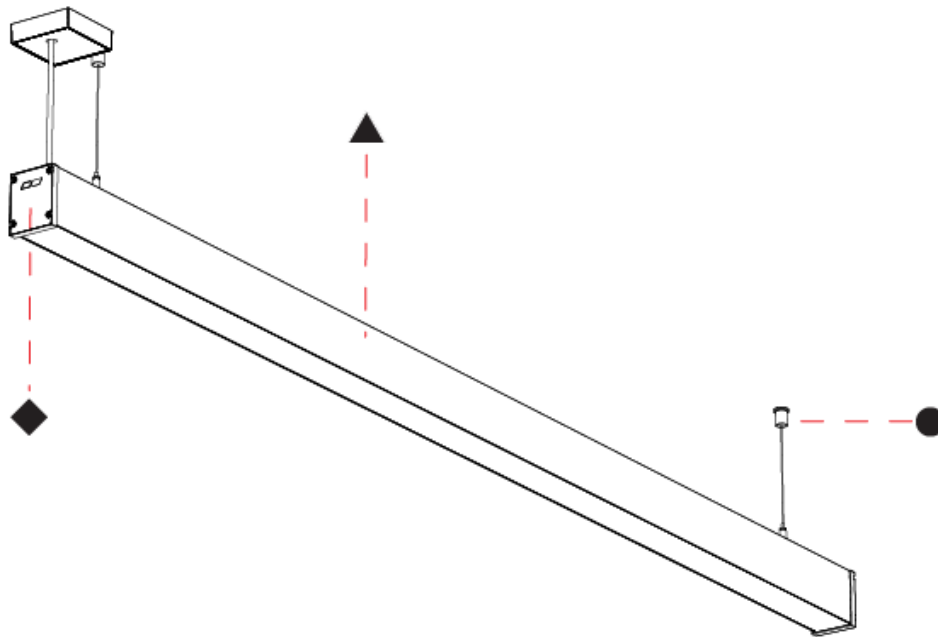

SLIDER STRAIGHT IP54 SUSPENSION

A300930-

PROJECT
TYPE
SPECIFIER
QUANTITY
DATE

A