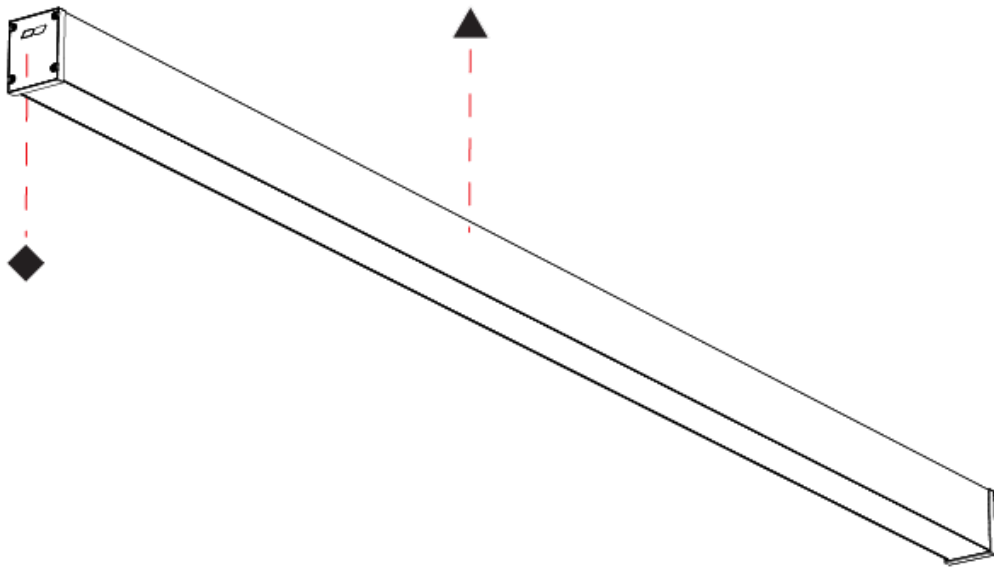

SLIDER STRAIGHT IP54 SURFACE

A3D388-

PROJECT

TYPE

SPECIFIER

QUANTITY

DATE

PROJECT	
TYPE	
SPECIFIER	
QUANTITY	
DATE	