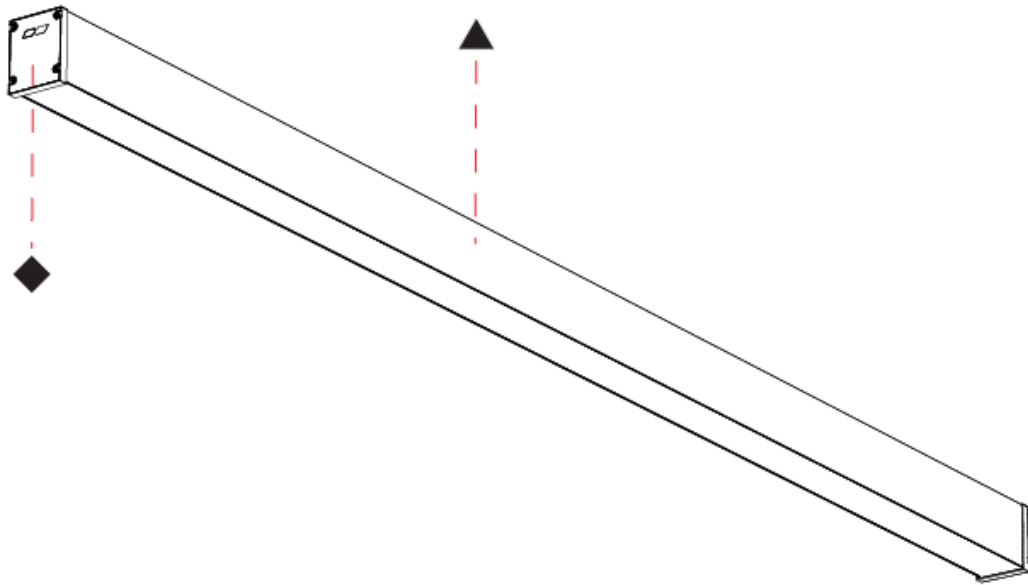

SLIDER STRAIGHT IP54 SURFACE

A3D391-

PROJECT

TYPE

SPECIFIER

QUANTITY

DATE

A