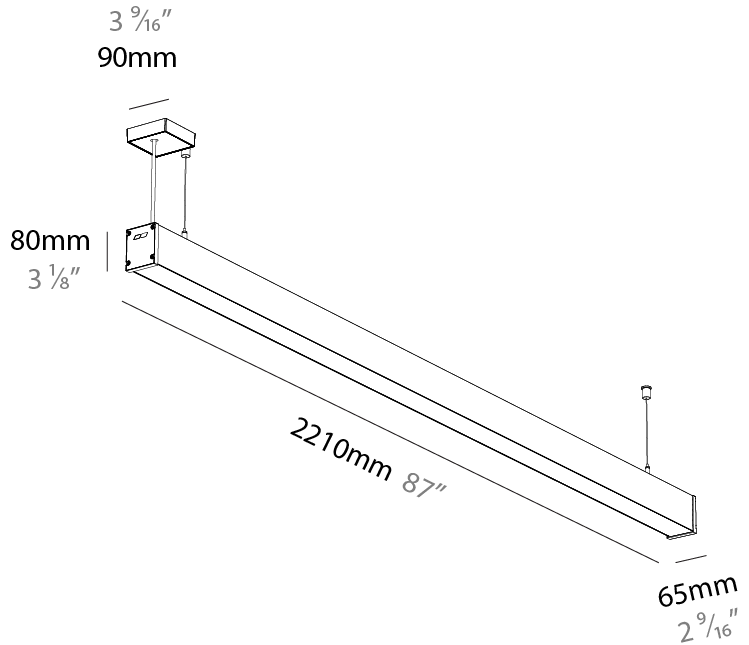

GENERAL

Series: Slider Straight IP54
Partner: Prolicht
Division: Architectural
Installation: Suspension
Product Type: Linear Profiles
Mounting Location: Ceiling
Light Distribution: Direct

PHYSICAL

Shape: Rectangle
Length (mm): 2210
Length (in): 87
Width (mm): 65
Width (in): 2 ⁹/₁₆
Height (mm): 80
Height (in): 3 ¹/₈
Weight (kg): 4.100

Diffuser: [Diffuser - Opal](#), [Micro-prism](#), [Clear Micro-prism](#), [Glare Control](#), [Wallwasher Right](#), [Wallwasher Left](#), [Wallwash Double Asymmetric](#)

Fixture Finish: [SSR](#) / [BKV](#) / [CWI](#) / [CRY](#) / [HAB](#) / [UFT](#) / [ITA](#) / [RUA](#) / [FTG](#) / [MYG](#) / [LOD](#) / [PUS](#) / [FRO](#) / [FUP](#) / [KIA](#) / [POP](#) / [BLS](#) / [SPG](#) / [MEY](#) / [GOH](#) / [CHC](#) / [COM](#) / [ABZ](#) / [JAG](#) / [OBR](#) / [MOS](#) / [ROR](#)

Fixture Material: Aluminum Die Cast
Cable Details: [2,000mm/78 3/4"](#) or [6,000mm/236 1/4"](#) Transparent Cable

ELECTRICAL

Lamp Type: LED (Zhaga Standard)
Input Wattage (W): 47
Total Output Wattage (W): 42.7
Dimming: [Non-Dimmable](#)
Driver Included: No
Driver Location: Remote
Driver Class: Class 2
Input Voltage (V): 120
Upon Request: [DALI Dimming](#), [MATTER Dimming](#)

LED

Color Temperature (°K): [2700](#) / [3000](#) / [3500](#) / [4000](#)
Max. Delivered Lumen (lm): 4866 - 6766
Nominal Lumen (lm): 7510-7840
CRI: >90 CRI
Lamp Life (hrs): 50000

OPTICAL

RATINGS AND CERTIFICATIONS

Certified By: Certified for North American Standards
IP rating: IP54