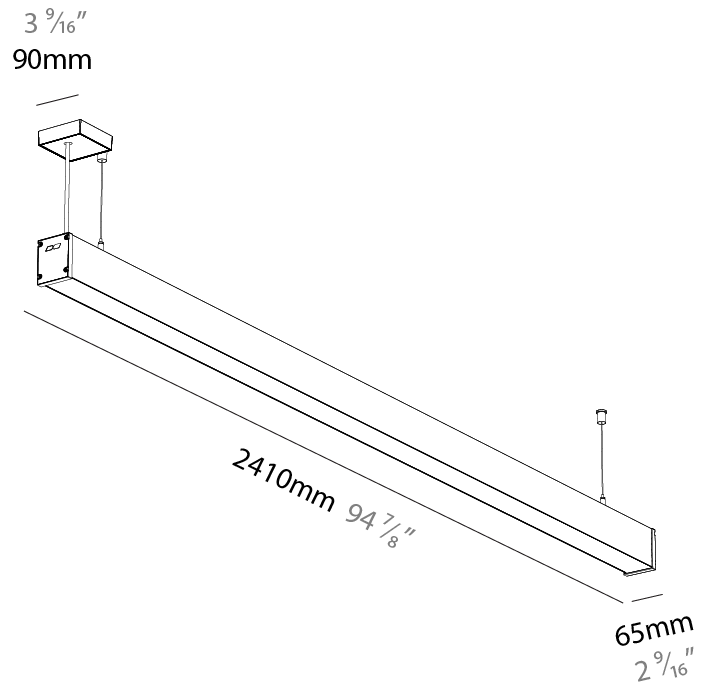

GENERAL

Series: Slider Straight IP54
Partner: Prolicht
Division: Architectural
Installation: Suspension
Product Type: Linear Profiles
Mounting Location: Ceiling
Light Distribution: Direct

PHYSICAL

Shape: Rectangle
Length (mm): 2410
Length (in): 94 7/8
Width (mm): 65
Width (in): 2 9/16
Height (mm): 80
Height (in): 3 1/8
Weight (kg): 4.100

Diffuser: Diffuser - Opal, Micro-prism, Clear Micro-prism, Glare Control, Wallwasher Right, Wallwasher Left, Wallwash Double Asymmetric

Fixture Finish: SSR / BKV / CWI / CRY / HAB / UFT / ITA / RUA / FTG / MYG / LOD / PUS / FRO / FUP / KIA / POP / BLS / SPG / MEY / GOH / CHC / COM / ABZ / JAG / OBR / MOS / ROR

Fixture Material: Aluminum Die Cast
Cable Details: 2,000mm/78 3/4" or 6,000mm/236 1/4" Transparent Cable

ELECTRICAL

Lamp Type: LED (Zhaga Standard)
Input Wattage (W): 52
Total Output Wattage (W): 47.3
Dimming: Non-Dimmable
Driver Included: No
Driver Location: Remote
Driver Type: Constant Current - Universal
Driver Class: Class 2
Input Voltage (V): 120
Constant Current (MA): 300mA
Upon Request: DALI Dimming, MATTER Dimming

LED

Color Temperature (°K): 2700 / 3000 / 3500 / 4000
Max. Delivered Lumen (lm): 5314 - 7387
Nominal Lumen (lm): 8200 - 8560
CRI: >90 CRI
Lamp Life (hrs): 50000

OPTICAL

RATINGS AND CERTIFICATIONS

Certified By: Certified for North American Standards
IP rating: IP54